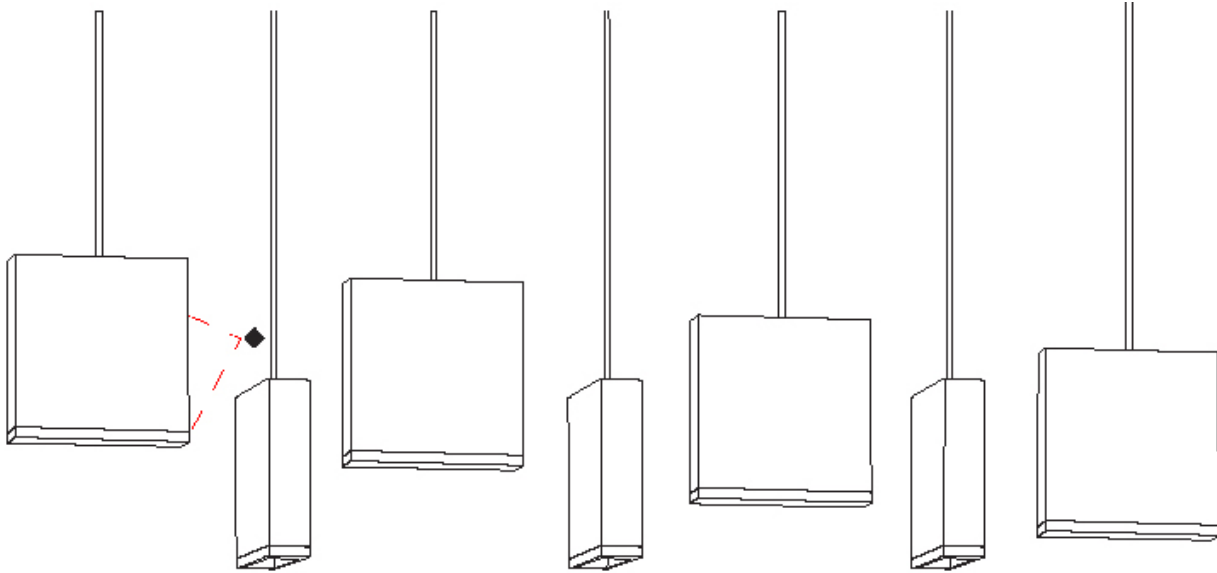

MATCH 7 LIGHT SUSPENSION

D101473-

PROJECT	_____
TYPE	_____
SPECIFIER	_____
QUANTITY	_____
DATE	_____

D